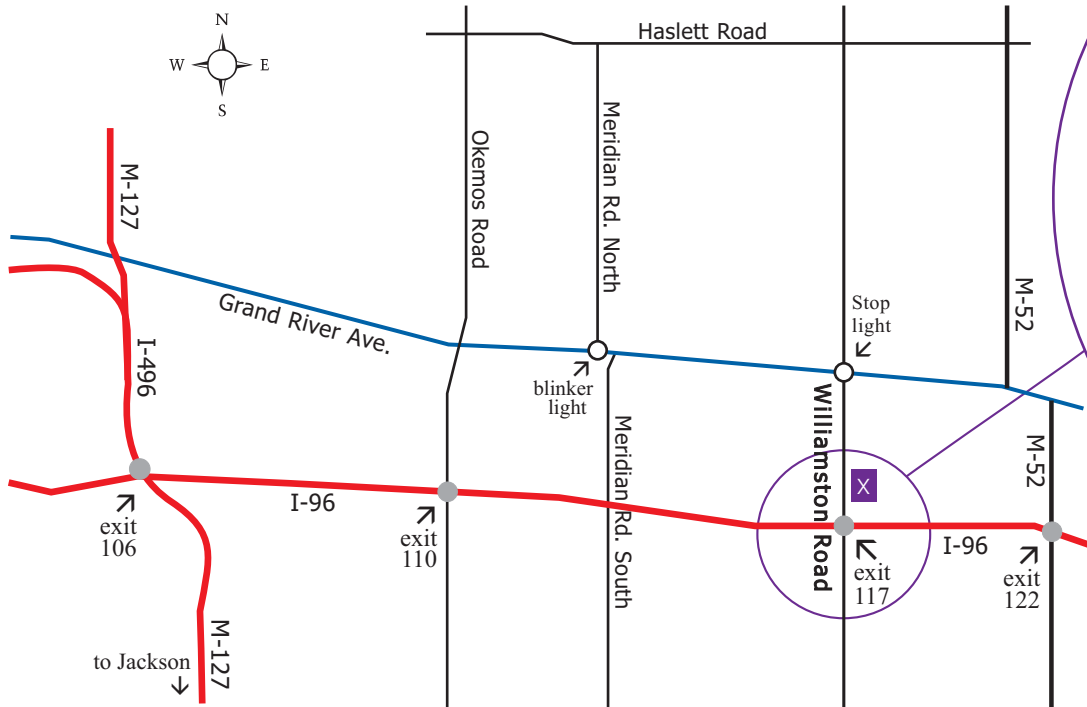

The Visiting Vet

Anne S. Rice, D.V.M.

P.O. Box 373
 Williamston, MI 48895
 Office (517) 655-3479
 Fax (517) 655-9569
 Emergency Voice Mail (517) 402-6201

2896 N. Williamston Road, Suite 340, Williamston, MI 48895

We are located on the East side of Williamston Road, in a brown brick office building. Use exit 117-B from I-96.

Look for the TMN sign in front of the building, by the road. Turn into the road for the Marathon station and then turn right behind the brick building to park. We are the third entry door.

****WATCH SPEED** Coming into & through Williamston**

X Parking in rear of the building.

Dr. Rice will come out to escort you into the building, when she escorts the previous client out. If Dr. Rice is a bit delayed, consider using this time to "air" (or potty) your pet. Thank you for your cooperation.