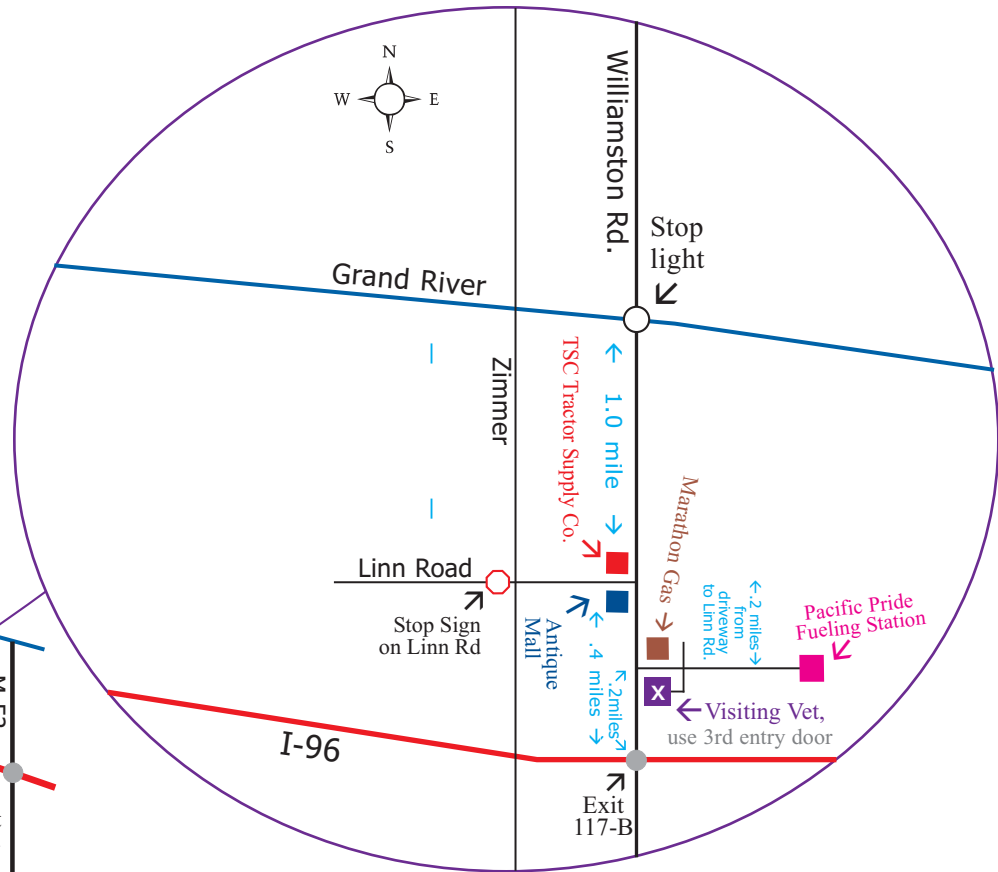

The Visiting Vet

Anne S. Rice, D.V.M.

P.O. Box 373
 Williamston, MI 48895
 Office (517) 655-3479
 Fax (517) 655-9569
 Emergency Voice Mail (517) 402-6201

2896 N. Williamston Road, Suite 340, Williamston, MI 48895

We are located on the East side of Williamston Road, in a brown brick office building. Use exit 117-B from I-96.

Look for the TMN sign in front of the building, by the road. Turn into the road for the Marathon station and then turn right behind the brick building to park. We are the third entry door.

****WATCH SPEED** Coming into & through Williamston**

X Parking in rear of the building.

Dr. Rice will come out to escort you into the building, when she escorts the previous client out. If Dr. Rice is a bit delayed, consider using this time to "air" (or potty) your pet. Thank you for your cooperation.